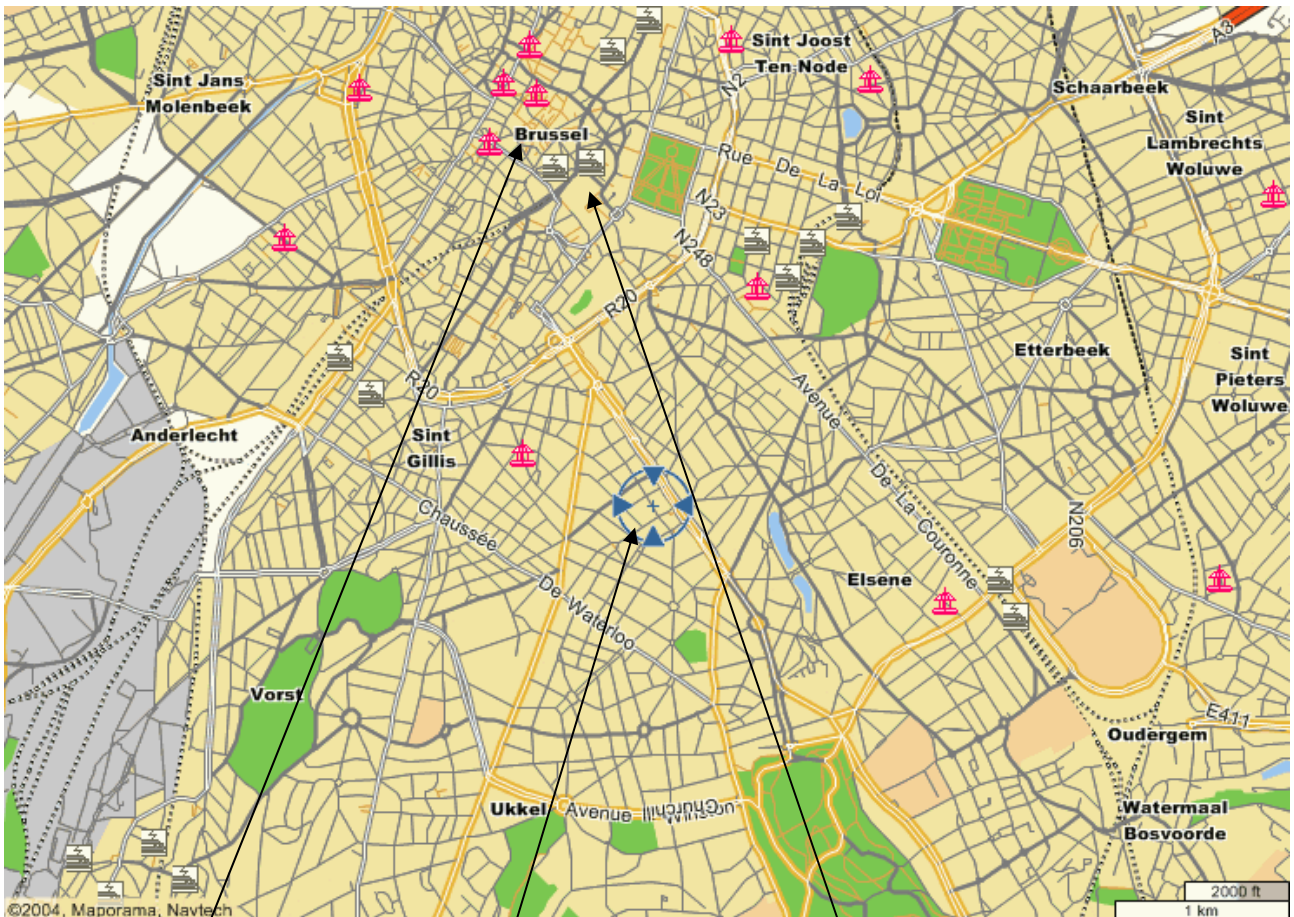

European Business and Management School
Rue de Livourne 116 - 120
1000 Brussels
Belgium

Phone: +32(0)2 648 67 81
Fax: +32(0)2 648 59 68
E-mail: info@ebms.edu
Website: www.ebms.edu

The centre of Brussels

Our Location

Railway Station "BRUSSEL CENTRAAL / BRUXELLES CENTRALE"